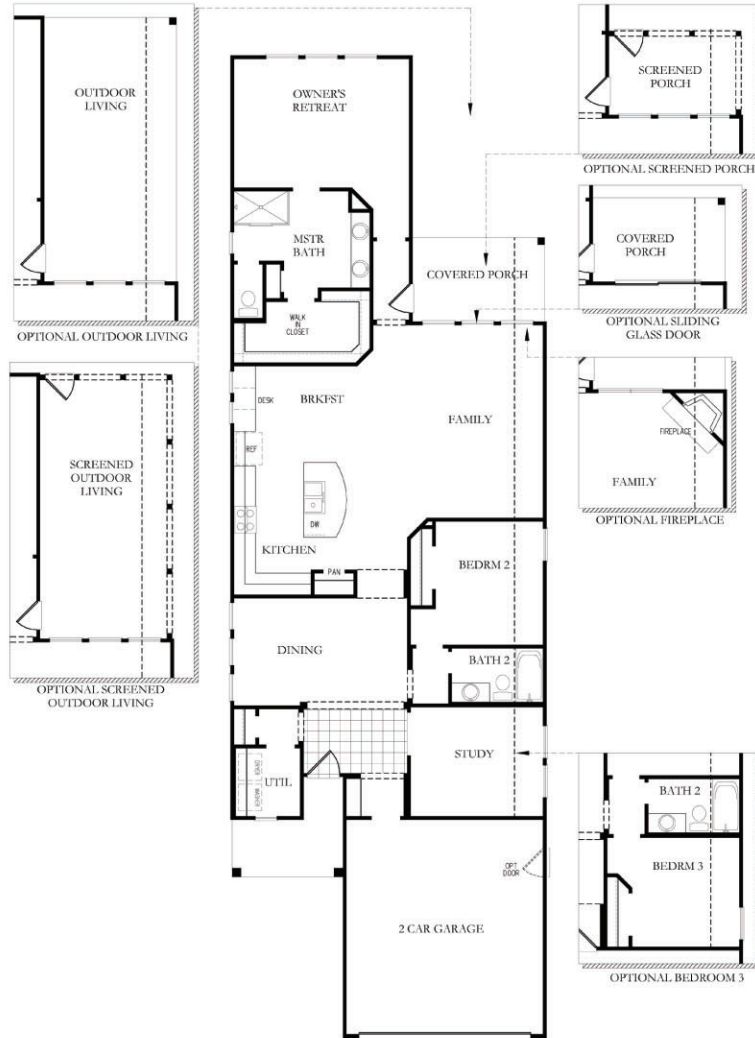

THE BIRCH

1,780 sq. ft.

David Weekley Homes

Conceptual Illustration. Subject to change without prior notice.